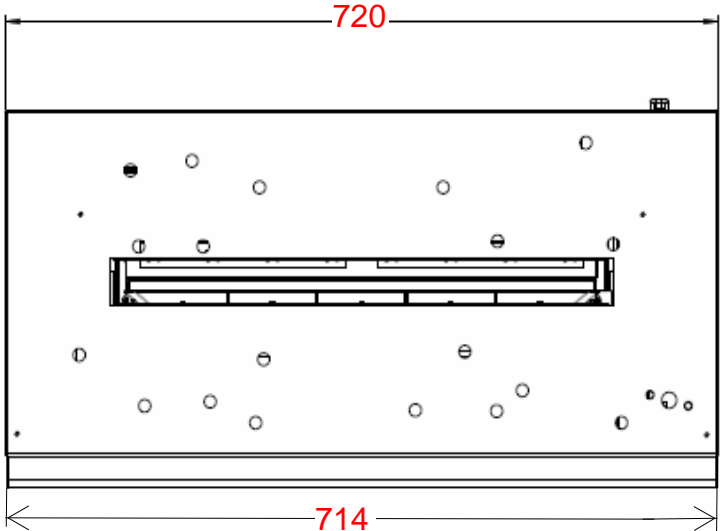

Cassette L Optimyst

160  
MAX. HEIGHT  
OF LOGS