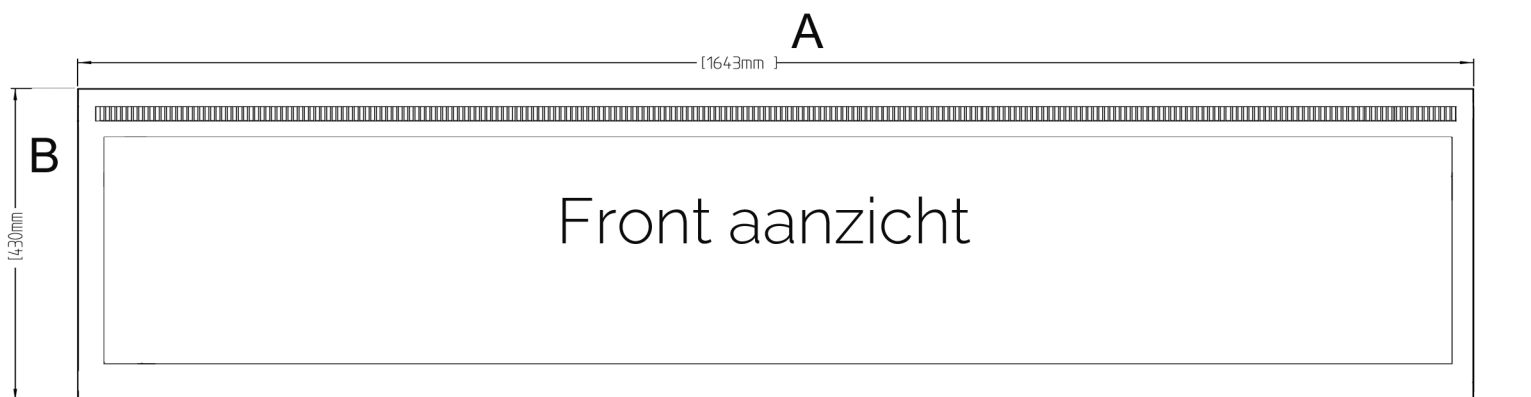

Modern Fires

Type: Eclipse 164pro

Technical drawing

A = 1643mm.

B = 430mm.

C = 1611mm.

D = 143mm

E = 397mm