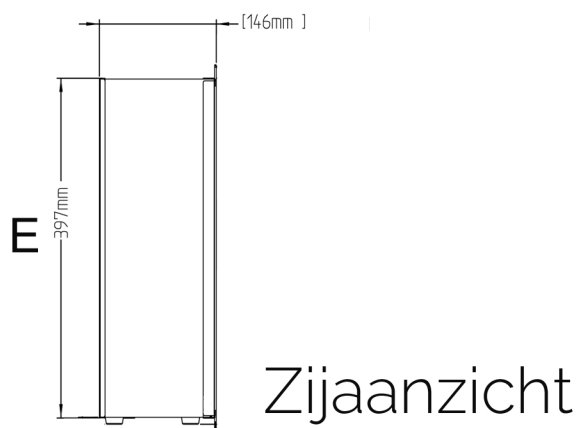

Modern Fires

Type: Eclipse 164pro

Technical drawing

A = 1643mm.

B = 430mm.

C = 1611mm.

D = 143mm

E = 397mm